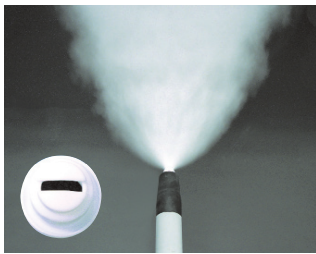

## The Variable Flat Jet Nozzle System

**Nozzle F1**  
Soft cloud with wide flat jet for flat parts.

**Nozzle F2**  
Dense cloud with narrow flat jet for partial or fast coating.

**Nozzle F3**  
Fast cloud with targeted flat jet for reduced edge build up.