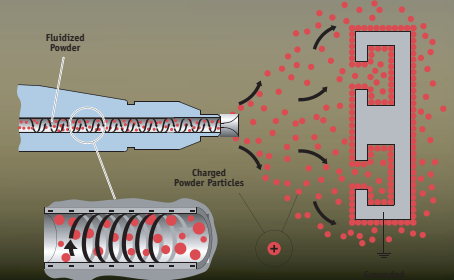

Tribo powder coating

PrimaSprint -

WAGNER'S newest manual powder system combines attractive design and superior functionality. Easy to use with the capability to store up to 50 recipes. Available in three versions, Airfluid, 60L Hopper and 3L Hopper.

Wagner Systems, Inc.
Industrial Solutions
300 Airport Road, Unit 1
Elgin, IL 60123
Phone: 630-503-2400
Fax: 630-503-2377

www.wagnersystemsinc.com