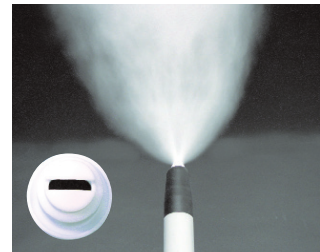

## The Powerlock System

Save time when changing powders, with WAGNER'S new Powerlock System for fast, effective cleaning:

- Automatic cleaning of the powder duct in the gun.
- Stable positioning of the nozzle components.
- Easy accessibility to wear parts.

## The Variable Flat Jet Nozzle System

**Nozzle F1**  
Soft cloud with wide flat jet for flat parts.

**Nozzle F2**  
Dense cloud with narrow flat jet for partial or fast coating.

**Nozzle F3**  
Fast cloud with targeted flat jet for reduced edge build up.