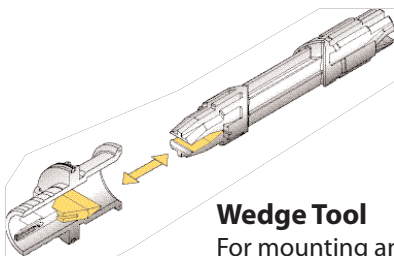

## The Variable Flat Jet Nozzle System

**Nozzle F1**  
Soft cloud with wide flat jet for flat parts.

**Nozzle F2**  
Dense cloud with narrow flat jet for partial or fast coating.

**Nozzle F3**  
Fast cloud with targeted flat jet for reduced edge build up.

**Wedge Tool**  
For mounting and emounting the protective wedge in the electrode holder. The main benefit: only the wear part is changed.

**Retrofit Kits**  
Conversion made easy. Our accessories fit on all earlier models C2 and C3.