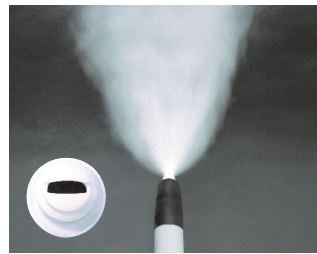

## The Powerlock System

Save time when changing powders, with WAGNER'S new Powerlock System for fast, effective cleaning:

- Automatic cleaning of the powder duct in the gun.
- Stable positioning of the nozzle components.
- Easy accessibility to wear parts.

## The Variable Flat Jet Nozzle System

**Nozzle F1**  
Soft cloud with wide flat jet for flat parts.

**Nozzle F2**  
Dense cloud with narrow flat jet for partial or fast coating.

**Nozzle F3**  
Fast cloud with targeted flat jet for reduced edge build up.