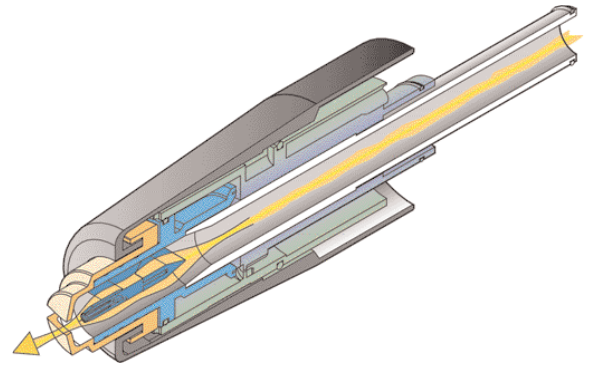

## The Variable Flat Jet Nozzle System

**Nozzle F1**  
Soft cloud with wide flat jet for flat parts.

**Nozzle F2**  
Dense cloud with narrow flat jet for partial or fast coating.

**Nozzle F3**  
Fast cloud with targeted flat jet for reduced edge build up.